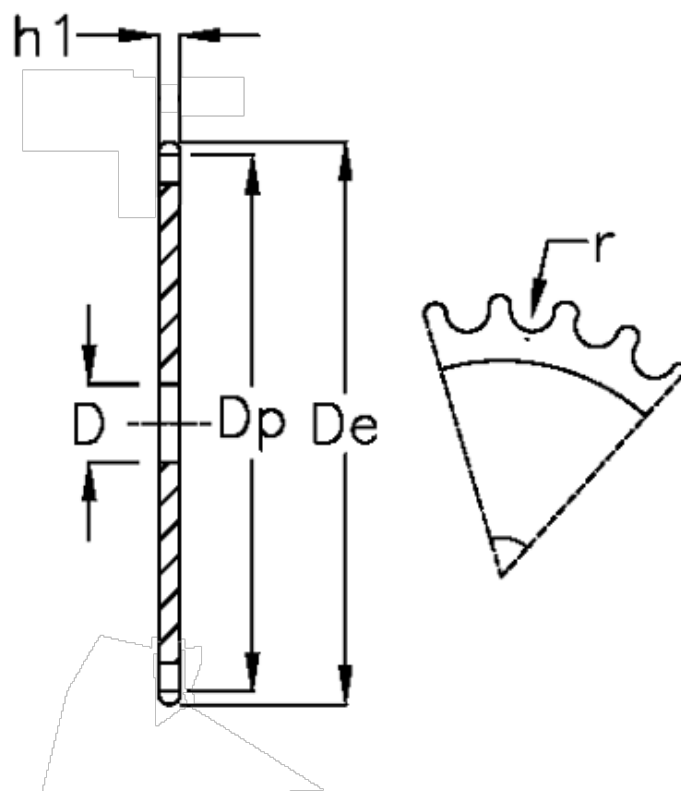

Article number: 616021005008

Description: Plate wheel 08 B-1 Z=8 simplex

## Measures

C	= 1
D	= 8
De	= 37.2
Dp	= 33.18
For chain size	= 1/2 x 5/16
For chain type	= 08 B-1
h1	= 7.2
Number of teeth	= 8

$r = 8.51$